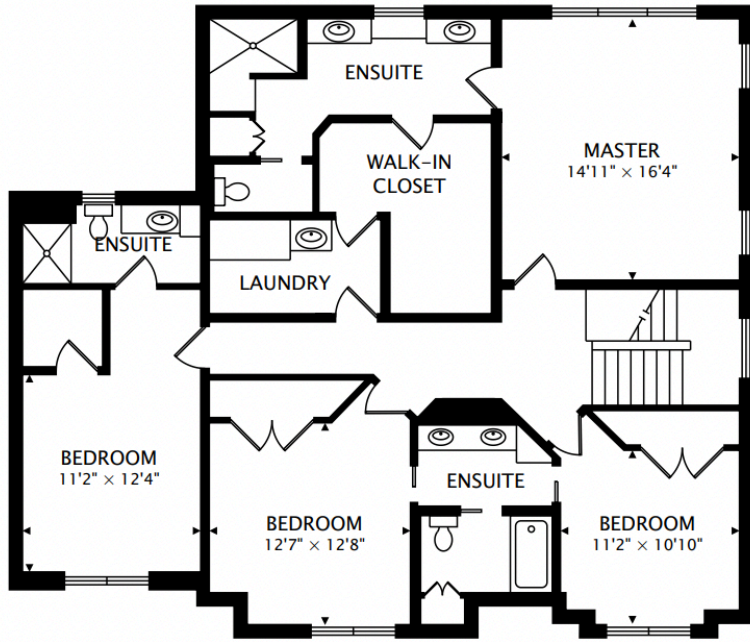

MAIN
1330 sq ft

SECOND
1647 sq ft

Madison II | Tonkawood Farms | Lot 2

LOWER
1276 sq ft BELOW GRADE

TOTAL
2977 sq ft + 1276 sq ft BELOW GRADE