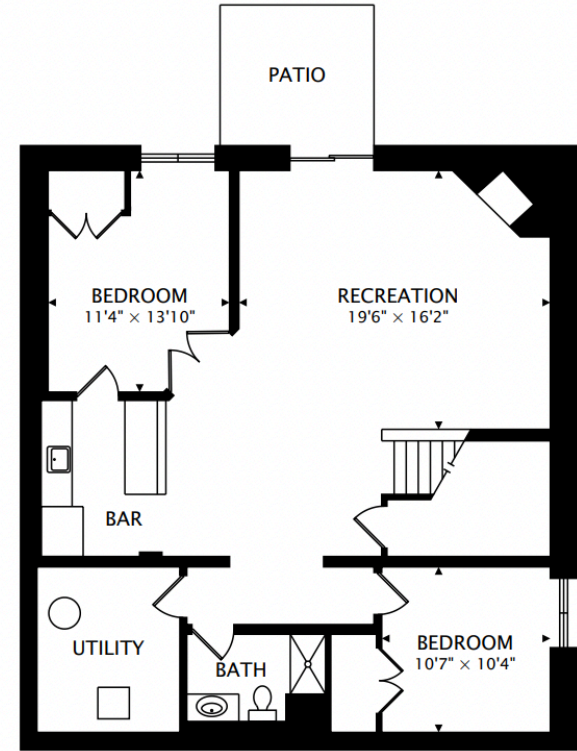

MAIN
1330 sq ft

SECOND
1647 sq ft

Madison II | Tonkawood Farms | Lot 2

LOWER
1276 sq ft BELOW GRADE

TOTAL
2977 sq ft + 1276 sq ft BELOW GRADE