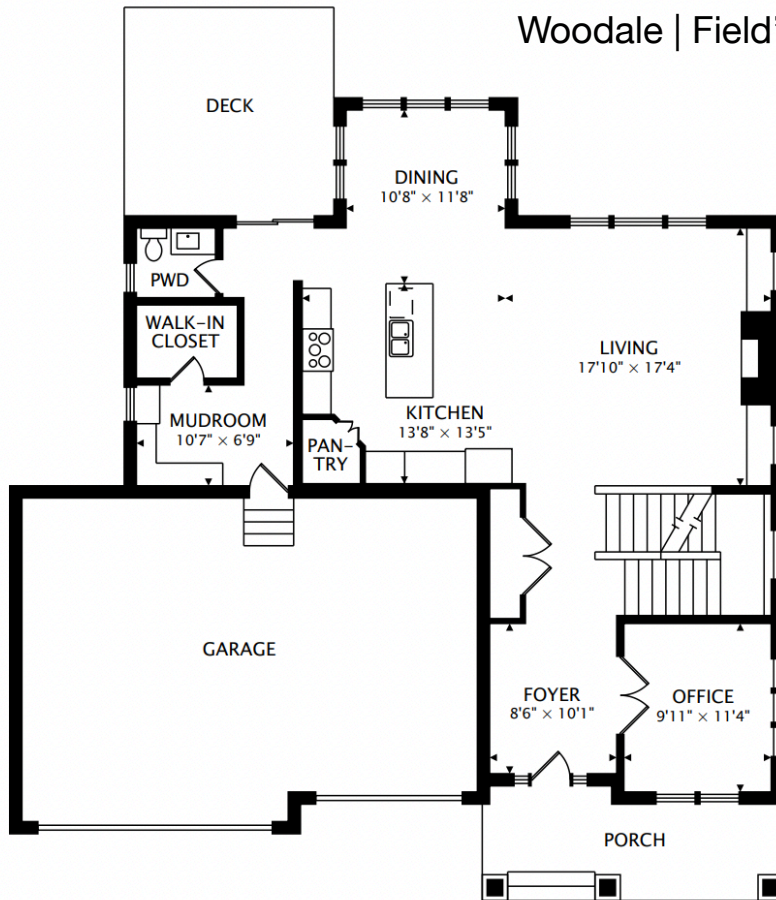

Woodale | Field's of Vicksburg | Lot 1

MAIN
1350 sq ft

LOWER
1257 sq ft BELOW GRADE

SECOND
1577 sq ft