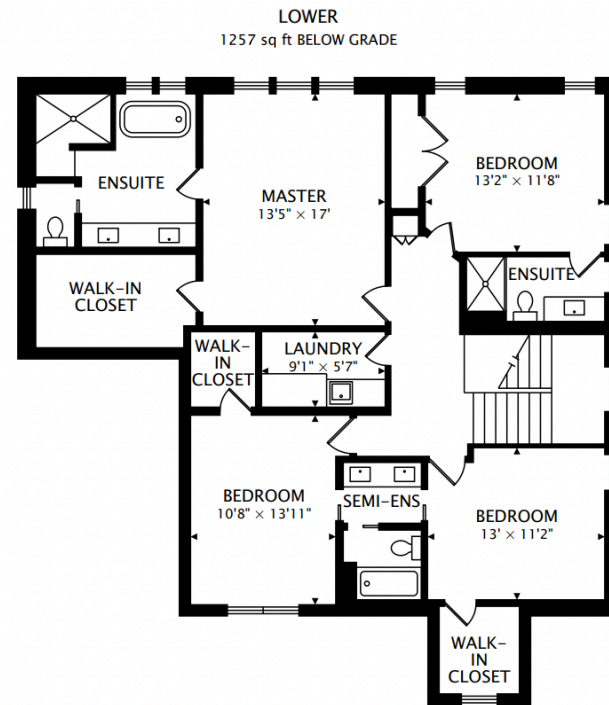

Woodale | Field's of Vicksburg | Lot 1

MAIN
1350 sq ft

LOWER
1257 sq ft BELOW GRADE

SECOND
1577 sq ft